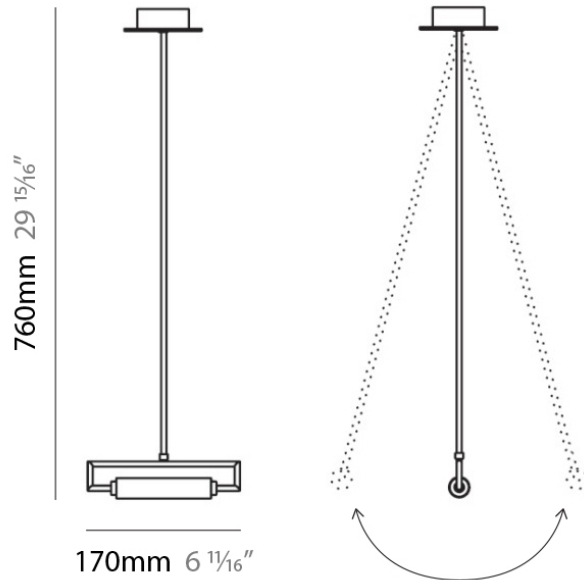

GLIM MINI SUSPENSION

D81040

GENERAL

Series: Glim Mini
Brand: Panzeri
Division: Design
Mounting Type: Suspension
Mounting Location: Ceiling
Subcategory: Pendant

PHYSICAL

Shape: Abstract
Length (mm): 170
Length (in): 6 ³/₄
Height (mm): 760
Height (in): 30
Light Distribution: Omnidirectional
Weight (kg): 1.4
Weight (lbs): 3
Diffuser: Matte White Printed Pyrex
Fixture Finish: Chrome
Fixture Material: Metal

ELECTRICAL

Number of Lamps: 1
Lamp Type: LED Retrofit
Lamp Shape: T4
Bulb Included: Bulb Not Included
Total Output Wattage (W): 3
Max. Wattage Per Lamp (W): 3
Lamp Base: G9
Input Voltage (V): 120

LED

OPTICAL

RATINGS AND CERTIFICATIONS

Certified By: CSA Certified to UL and CSA Standards
IP rating: IP40

PROJECT
TYPE
NOTES
QUANTITY
DATE