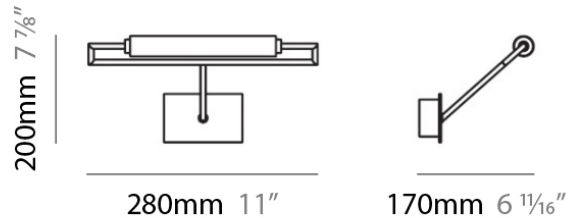

GLIM MINI SURFACE

D83038

GENERAL

Series: Glim Mini _____

Brand: Panzeri _____

Division: Design _____

Mounting Type: Surface _____

Mounting Location: Wall _____

Subcategory: Ambient _____

PHYSICAL

Shape: Abstract _____

Length (mm): 280 _____

Length (in): 11 _____

Height (mm): 200 _____

Height (in): 7 ³/₄ _____

Extension (mm): 170 _____

Extension (in): 6 ³/₄ _____

Light Distribution: Omnidirectional _____

Weight (kg): 1.23 _____

Weight (lbs): 2.7 _____

Diffuser: Matte White Printed Pyrex _____

Fixture Finish: Metallic Gray _____

Fixture Material: Metal _____

ELECTRICAL

Number of Lamps: 1 _____

Lamp Type: LED Retrofit _____

Lamp Shape: T3 _____

Bulb Included: Bulb Not Included _____

Total Output Wattage (W): 20 _____

Max. Wattage Per Lamp (W): 20 _____

Lamp Base: RSC _____

Input Voltage (V): 120 _____

LED

OPTICAL

RATINGS AND CERTIFICATIONS

Certified By: CSA Certified to UL and CSA Standards _____

IP rating: IP40 _____